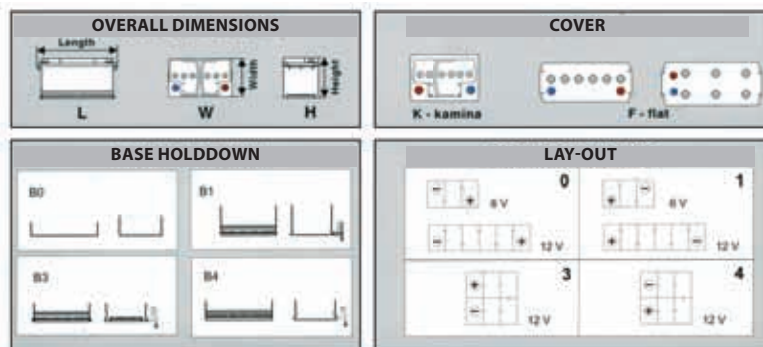

STARTER BATTERIES

EXELLENT RANGE

Perfect as a reliable and powerful source of energy!

- Ca/Ca technology
- + 30% of starting capacity!!!
- Minimal water consumption
- Environment-friendly materials
- 100% maintenance-free

Reference	Type V Ah A(EN)	 X x Y x H (mm)	Poles	Fixation	LAYOUT - + 0 + - 1	Term.	Cover	KG	Pallet
E1	12V 45Ah 360A	207 x 175 x 175	+RL	B3(B4)	0	1	K	11,1	72
E2	12V 60Ah 480A	242 x 175 x 175	+RL	B3(B4)	0	1	K	13,7	63
E3	12V 72Ah 640A	278 x 175 x 175	+RL	B3(B4)	0	1	K	17	57
E4	12V 90Ah 680A	310 x 175 x 190	+RL	B3(B4)	0	1	K	20,05	45
E5	12V 100Ah 760A	353 x 175 x 175	+RL	B3(B4)	0	1	K	21,37	36
E5H	12V 100Ah 760A	353 x 175 x 190	+RL	B3(B4)	0	1	K	22,4	36

K = Kamina cover