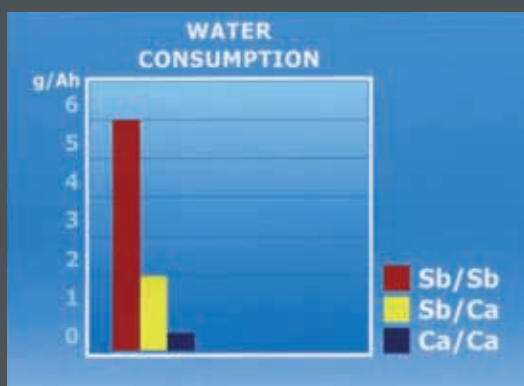

## EXELLENT RANGE

Perfect as a reliable and powerful source of energy!

- Ca/Ca technology
- + 30% of starting capacity!!!
- Minimal water consumption
- Environment-friendly materials
- 100% maintenance-free